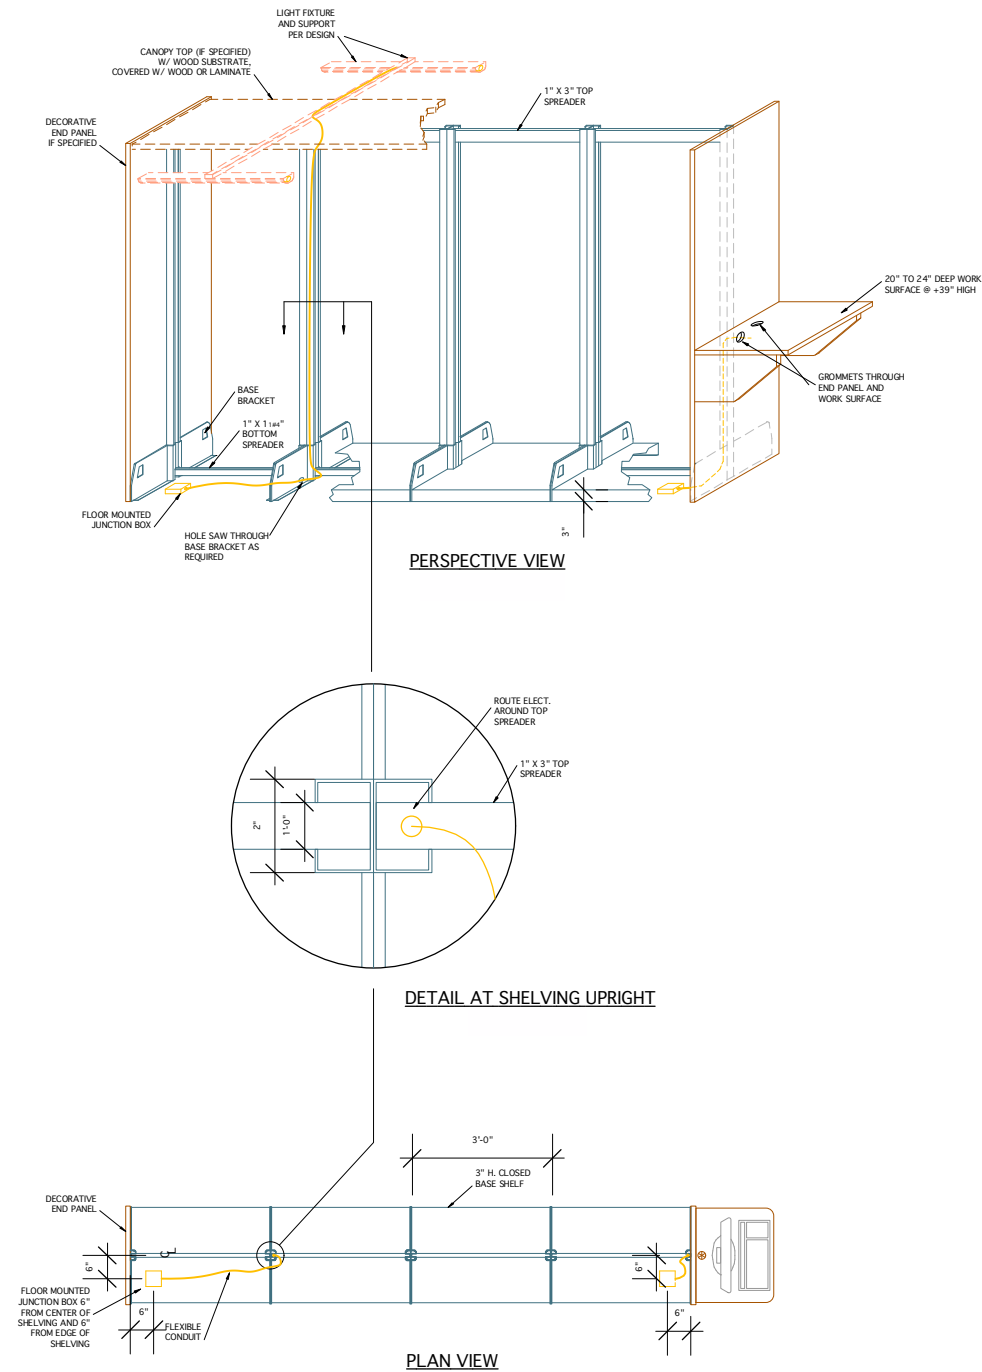

OPAC END PANELS

Table of Contents:	1
OPAC End Panels	
Electrical Detail	2
Cordelia / Cupertino	3
Washington Manor / Hillview	4
Folsom / Edenvale	5
Livermore / Shasta	6
Hillview / Edenvale	7

OPAC End Panels

Generic Detail: Electrical routing through a shelving system from floor electrical to OPAC end panel

Ross McDonald Company

Shelving Systems and Library Furnishings since 1969

1154 Stealth Street / Livermore, CA 94551
Phone: (925) 455-1635 Fax: (925) 373-1227